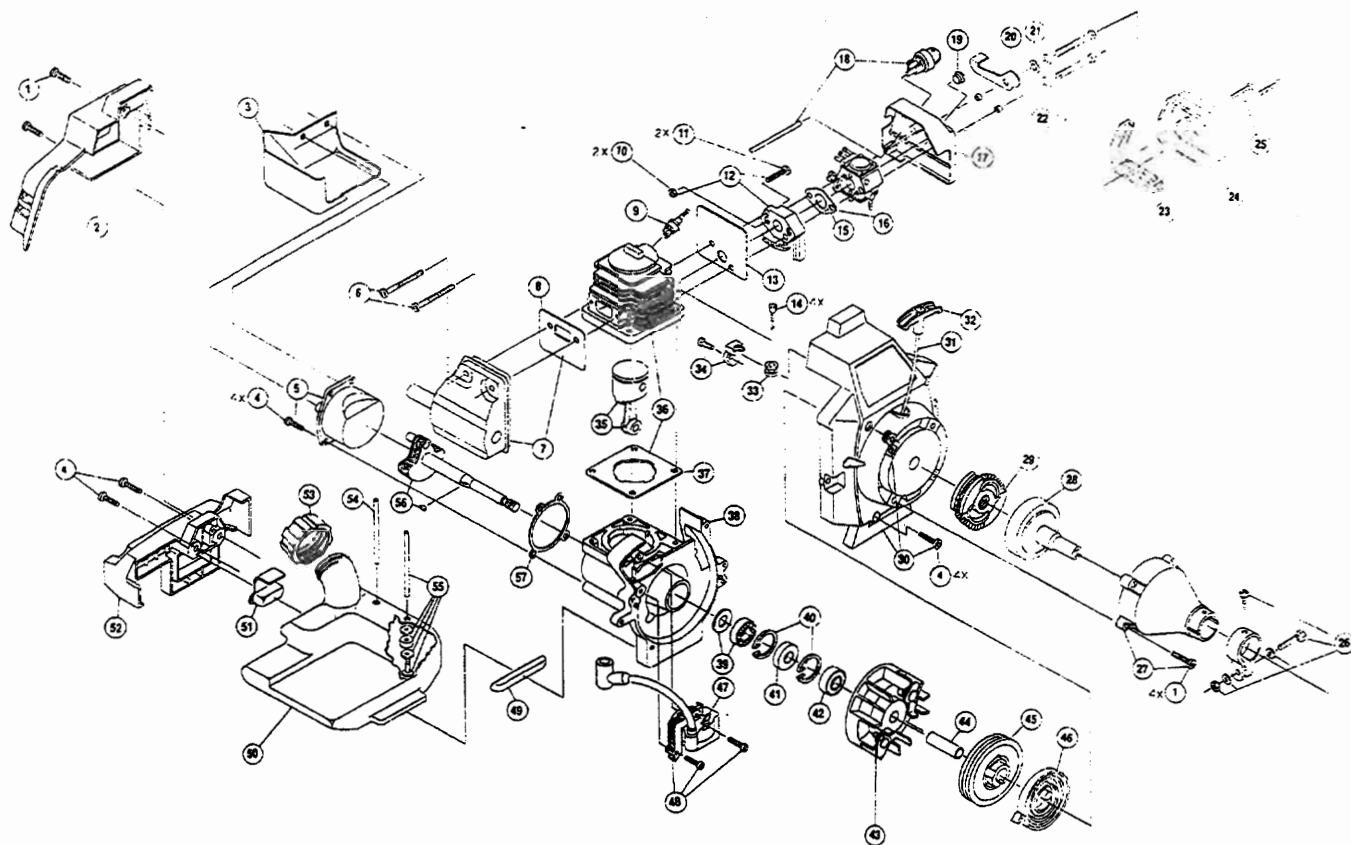

ENGINE PARTS - RYOBI 840r

Item	Part No.	Description
1	145888	Screw
2	180210	Rear Cover
3	180211	Heat Shield
4	180212	Mounting Screw Set
5	180213	Crankcase Cap (includes item 4)
6	180214	Muffler Mounting Screws
7	180215	Muffler Assembly (includes item 6)
8	180216	Muffler-Cylinder Gasket
9	610311	Spark Plug
10	180217	Spacer Nut Set
11	180218	Spacer Screw Set
12	180219	Carburetor Spacer Assembly
13	180220	Spacer/Cylinder Gasket (10 pack)
14	180221	Screw
15	612113	Carburetor Gasket (10 pack)
16	180222	Carburetor Assembly
17	180223	Air Cleaner Base Assembly
18	683974	Primer Bulb and Hose
19	180224	Switch Plug
20	180225	Choke Lever
21	180226	Wavey Washer
22	180227	Carburetor Mounting Screw Assembly
23	180228	Foam Air Filter Element
24	180229	Air Cleaner Cover
25	180230	Mounting Screw Set
26	153597	Clamp Assembly
27	180231	Clutch Housing Assembly
28	180232	Clutch Drum Assembly
29	153591	Clutch Rotor Assembly
30	180233	Starter Housing Assembly
31	613103	Starter Rope
32	610300	Pull Handle
33	611061	Rope Guide
34	154644	Pulley Retainer Assembly
35	180234	Piston and Rod Assembly
36	180235	Cylinder Assembly
37	180236	Cylinder Gasket