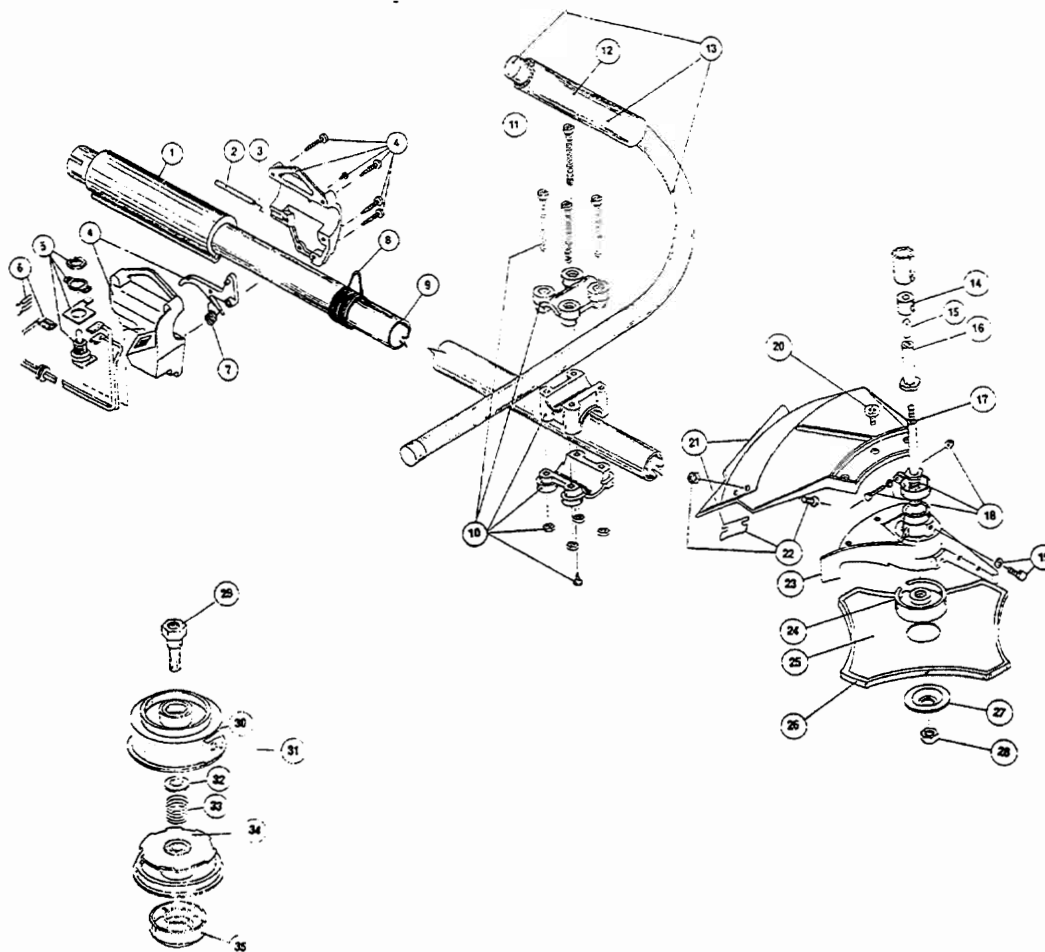

BOOM & TRIMMER PARTS - RYOBI 840r

Item	Part No.	Description	Item	Part No.	Description
1	147590	Main Handle Grip	24	147006	Blade Driver
2	180250	Throttle Cable Housing	25	145873	Blade
3	682062	Throttle Cable	26	147670	Blade Tooth Cover
4	180251	Throttle Trigger Assembly	27	147007	Lower Blade Holder
5	180252	Switch Assembly	28	145895	Blade Retaining Nut
6	180253	Wire Lead Assembly	29	145896	Spool Shaft
7	610314	Throttle Trigger Spring	30	180272	Outer Spool and Eyelet Assembly
8	610327	Shoulder Strap Clamp	31	145566	Eyelet
9	147595	Drive Shaft Housing Assembly	32	612026	Retainer (10 pack)
10	683295	Handle Bracket Assembly	33	610317	Spring
11	612021	Tube Closure	34	153600	Inner Reel
12	612831	Grip	35	153066	Bump Head Knob Assembly
13	683870	J-Handle Assembly (includes items 11 and 12)	*	153528	Spool and 30 ft. Line (dual)
14	145890	Retainer Sleeve	*	610375	Monoflail Cutting Line, 50 ft.
15	682064	Flexible Drive Shaft	*	682075	Shoulder Strap Assembly
16	610303	Square Drive	*	147541	IDC 2-Cycle Oil (4 oz. can)
17	145893	Drive Shaft	*	147299	Locking Rod Tool
18	153597	Clamp Assembly	*	145905	Wrench
19	683298	Mounting Bolt Assembly	*	180015	Blade Retaining Kit (items 27 and 28)
20	683304	Guard Mounting Screws			
21	683299	Guard and Blade Assembly	*	not shown	
22	682061	Blade Assembly			
23	153598	Bearing Housing Assembly